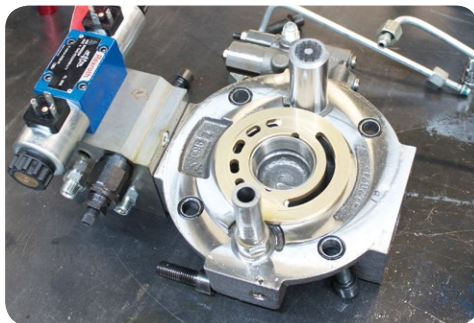

Complete hydraulic system service

- > Hydraulic pumps
 - ✔ Industrial vane pumps
 - ✔ Industrial and mobile piston pumps
 - ✔ Mobile vane pumps
 - ✔ Gear pumps and motors
 - ✔ Piston pumps and motors
- > Hydraulic valves
 - ✔ Directional valves
 - ✔ Flow control valves
 - ✔ Pressure control valves
- > High- and low-pressure hydraulic line replacement

Hydraulic field services backed by deep inventories and in-house resources

We offer complete hydraulic cylinder rebuilds and maintain deep inventories of cylinder rebuild kits and fluid power components. Cline can reverse engineer legacy equipment no longer supported by OEMs and remanufacture parts and housings to **minimize your downtime**.