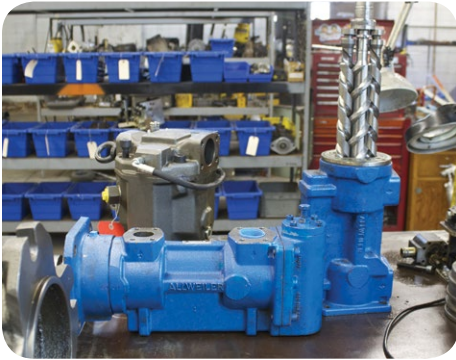

Complete hydraulic system service

- > Hydraulic pumps
 - ✔ Industrial vane pumps
 - ✔ Industrial and mobile piston pumps
 - ✔ Mobile vane pumps
 - ✔ Gear pumps and motors
 - ✔ Piston pumps and motors
- > Hydraulic valves
 - ✔ Directional valves
 - ✔ Flow control valves
 - ✔ Pressure control valves
- > High- and low-pressure hydraulic line replacement

Cline hydraulic field services gives you **qualified inspection and diagnostic capabilities**, with documented recommendations to keep your hydraulic systems operating at peak levels.

- **Lower your maintenance costs** as you move from emergency repairs and unplanned downtime to planned services.
- **Reduce capital costs** by extending hydraulic system and component service life.

Hydraulic field services backed by deep inventories and in-house resources

We offer complete hydraulic cylinder rebuilds and maintain deep inventories of cylinder rebuild kits and fluid power components. Cline can reverse engineer legacy equipment no longer supported by OEMs and remanufacture parts and housings to **minimize your downtime**.